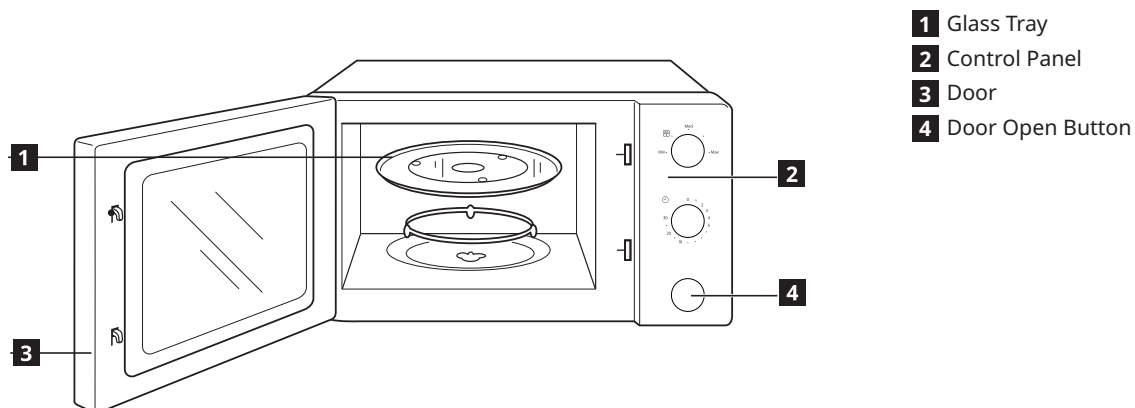

Product description

- **1** Glass Tray
- **2** Control Panel
- **3** Door
- **4** Door Open Button