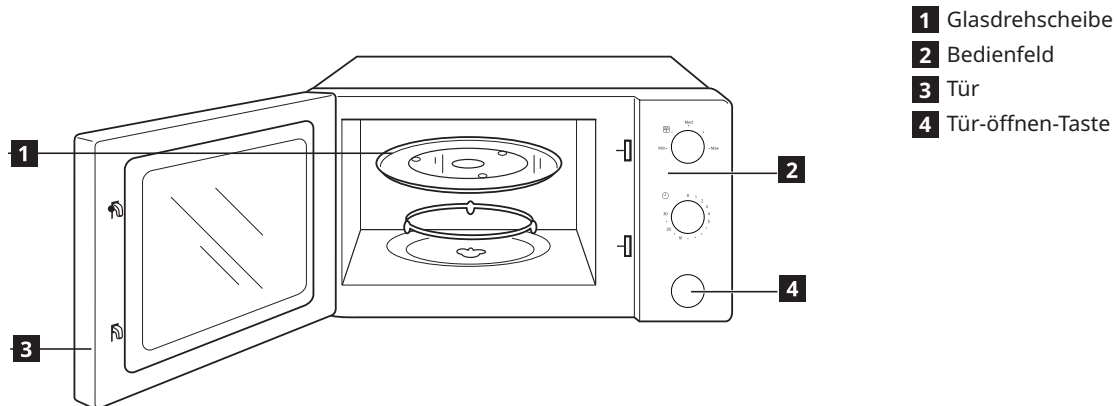

Produktbeschreibung