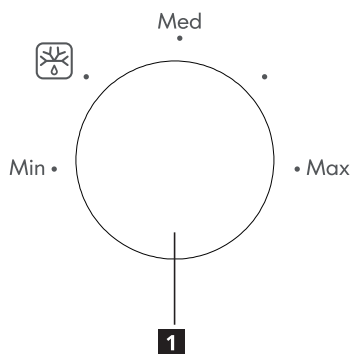

Bedienfeld

1. 1 Mikrowellenleistung-Drehregler
   2 Zeit-Drehregler

Funktionen

1 Mikrowellenleistungsstufe

Verschiedene Leistungsstufen geben Ihnen Flexibilität beim Garen mit Ihrer Mikrowelle. Die gewünschte Leistungsstufe können Sie durch Drehen des Mikrowellenleistung-Drehreglers auswählen.

2 Küchenwecker

Einstellung der Garzeit durch Drehen des Zeitschaltreglers auf die gewünschte Zeit gemäß Ihrer Anleitung zum Garvorgang von Speisen.

Spezifikation

Modell:	TILLREDA 105.464.82
Nennspannung:	220 - 230 V~50 Hz
Nenneingangsleistung (Mikrowelle):	1050 W
Nennausgangsleistung (Mikrowelle):	700 W
Garraumkapazität:	20 l
Durchmesser des Drehtellers:	255 mm
Außenabmessung:	439,5 × 340,0 × 258,2 mm
Eigengewicht:	10,39 kg