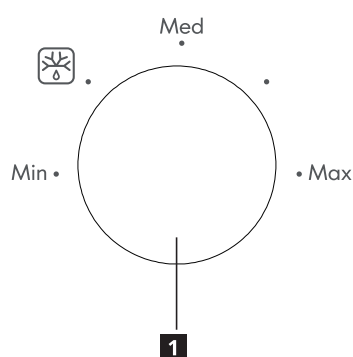

Control panel

- 1** Power knob
- 2** Timer knob

Functions

1 Microwave power level

Variable power levels add flexibility to microwave cooking. Desired levels can be chose by turning the power knob.

2 Timer

To set the time of cooking by turning the timer knob to desired time per your food cooking guide.