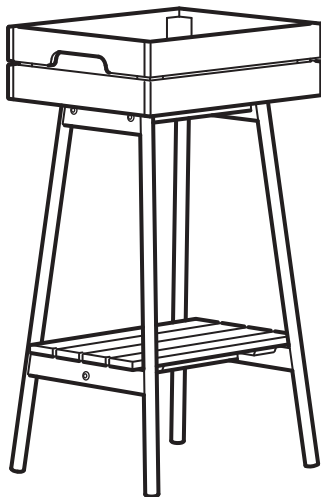

VANILJSTÅNG

Design and Quality
IKEA of Sweden

6x

4x

1x

1

2

4

5

6

7

8

Max 50 kg
(110 lb)

Max 50 kg
(110 lb)