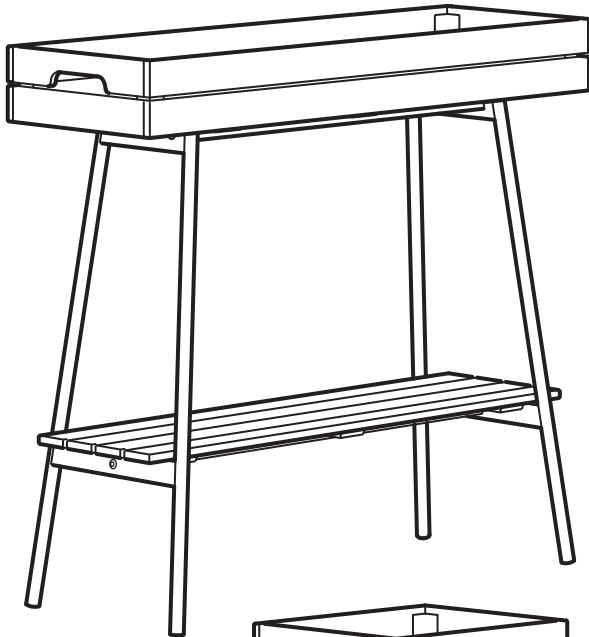

VANILJSTÅNG

Design and Quality
IKEA of Sweden

6x

4x

1x

1

2

4

5

6

7

8

Max 50 kg
(110 lb)

Max 50 kg
(110 lb)