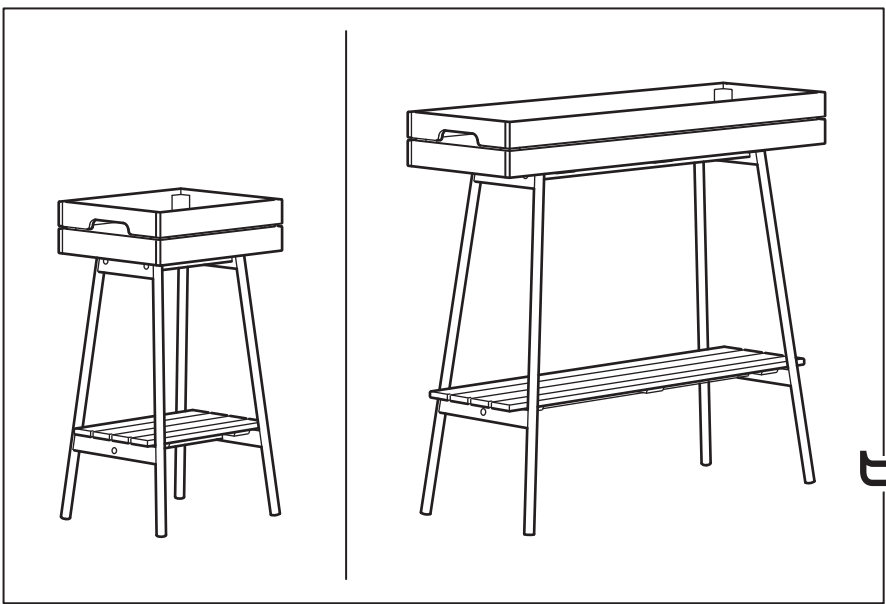

VANILJSTÅNG

Design and Quality
IKEA of Sweden

6x

4x

1x

1

2

4

5

6

7

8

Max 50 kg
(110 lb)

Max 50 kg
(110 lb)