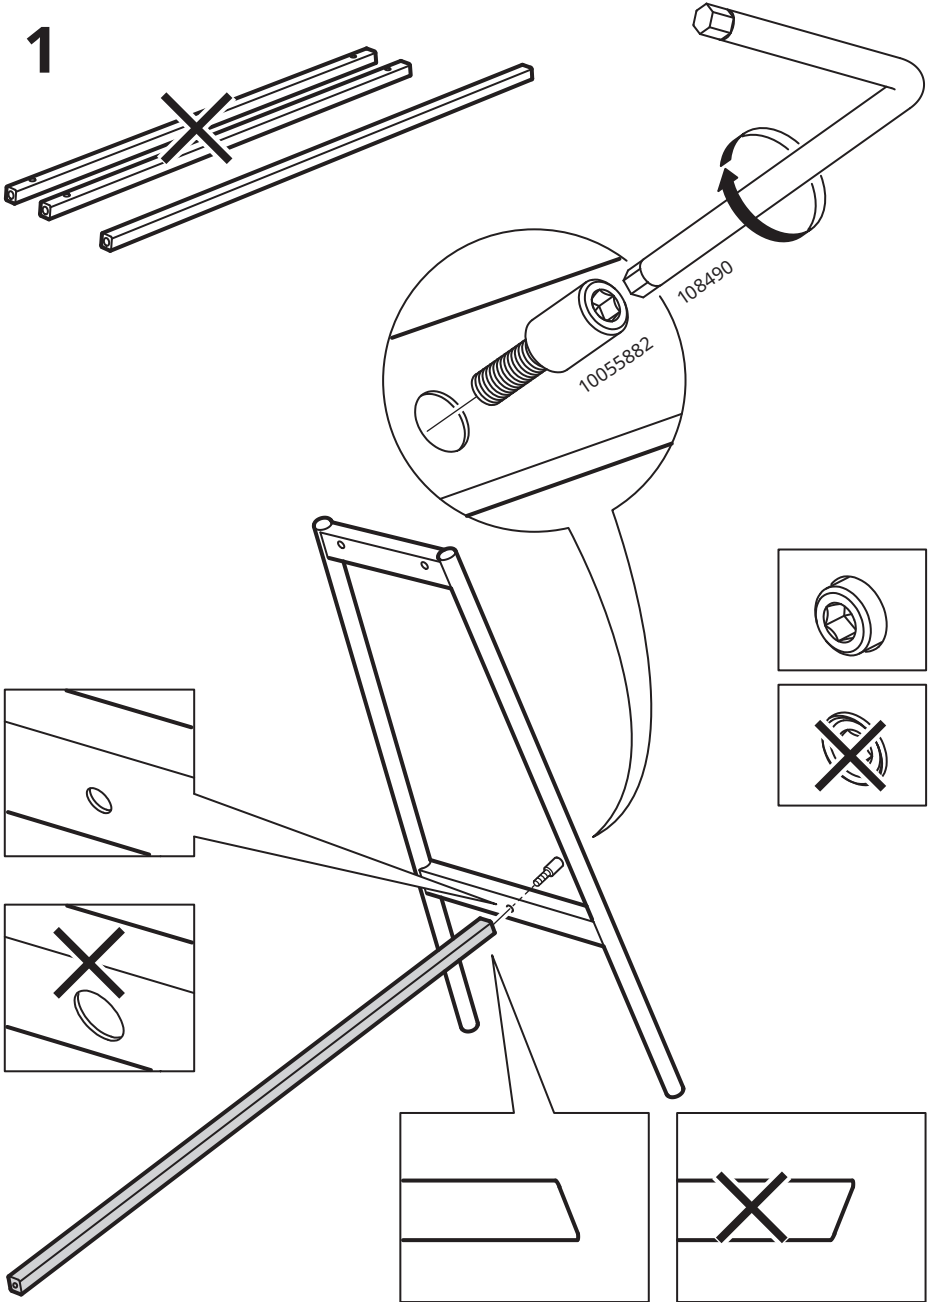

VANILJSTÅNG

Design and Quality
IKEA of Sweden

6x

4x

1x

1

2

4

5

6

7

8

Max 50 kg
(110 lb)

Max 50 kg
(110 lb)