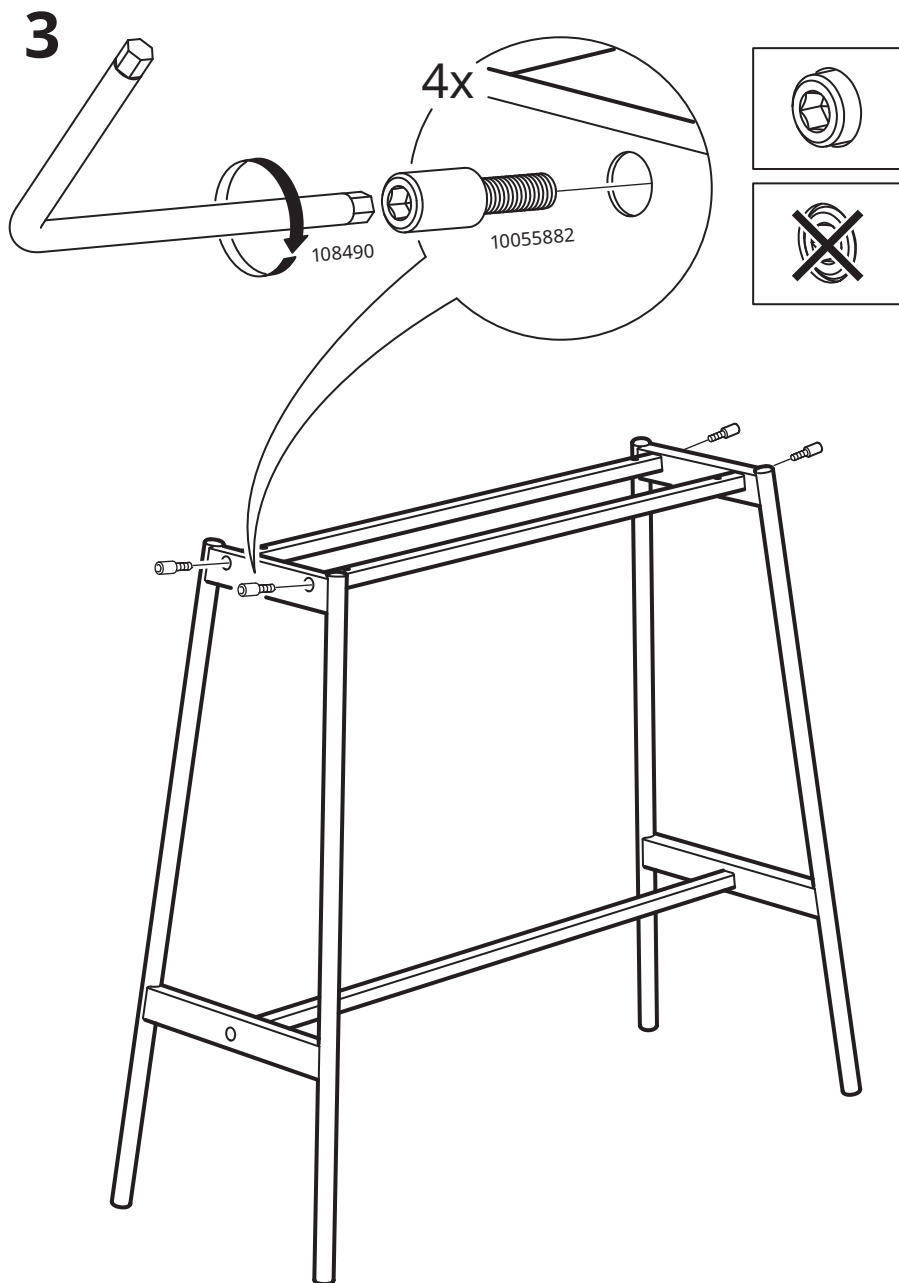

VANILJSTÅNG

Design and Quality
IKEA of Sweden

6x

4x

1x

1

2

4

5

6

7

8

Max 50 kg
(110 lb)

Max 50 kg
(110 lb)