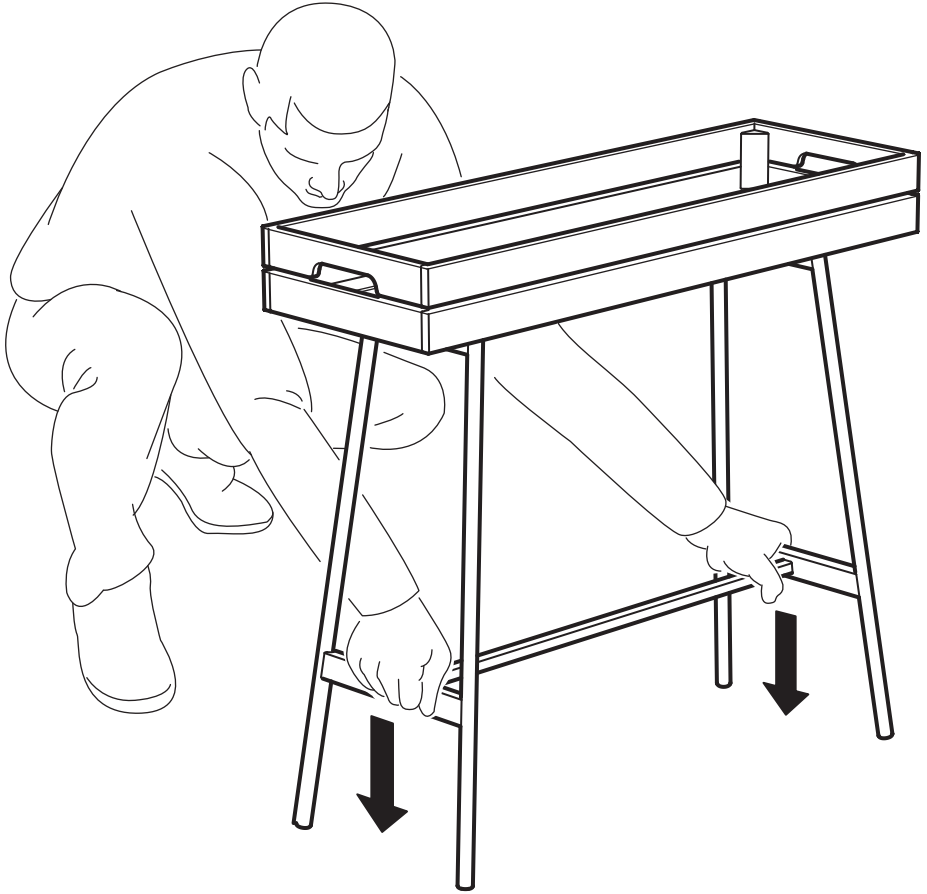

VANILJSTÅNG

Design and Quality
IKEA of Sweden

6x

4x

1x

1

2

4

5

6

7

8

Max 50 kg
(110 lb)

Max 50 kg
(110 lb)