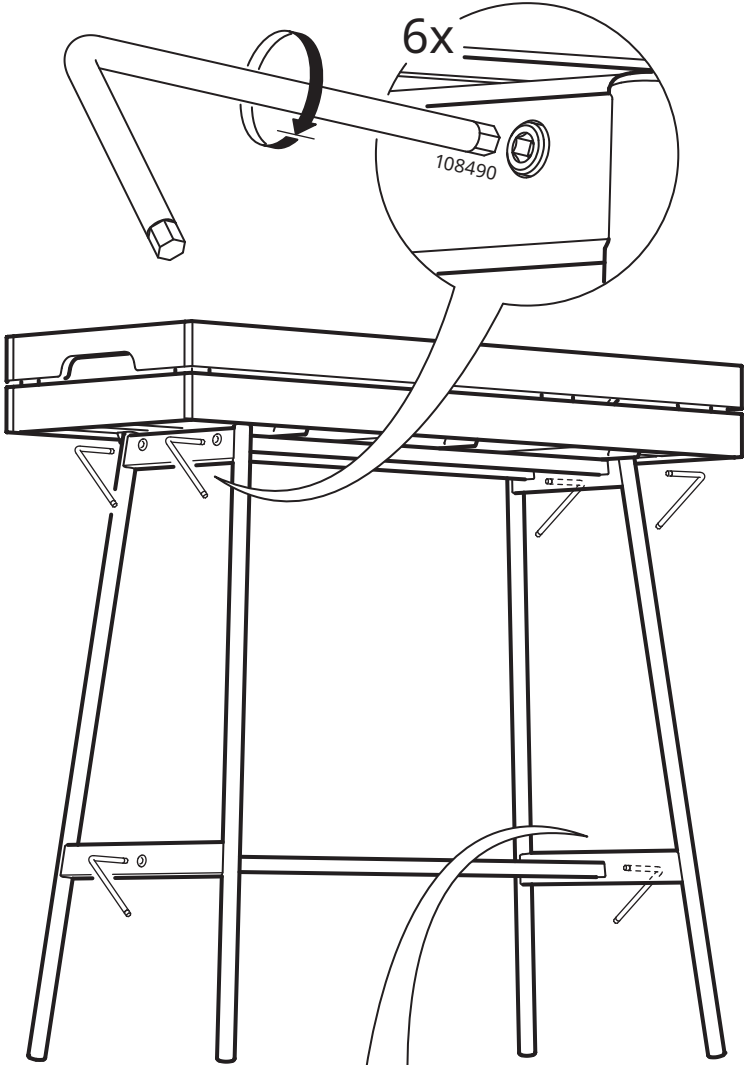

VANILJSTÅNG

Design and Quality
IKEA of Sweden

6x

4x

1x

1

2

4

5

6

7

8

Max 50 kg
(110 lb)

Max 50 kg
(110 lb)