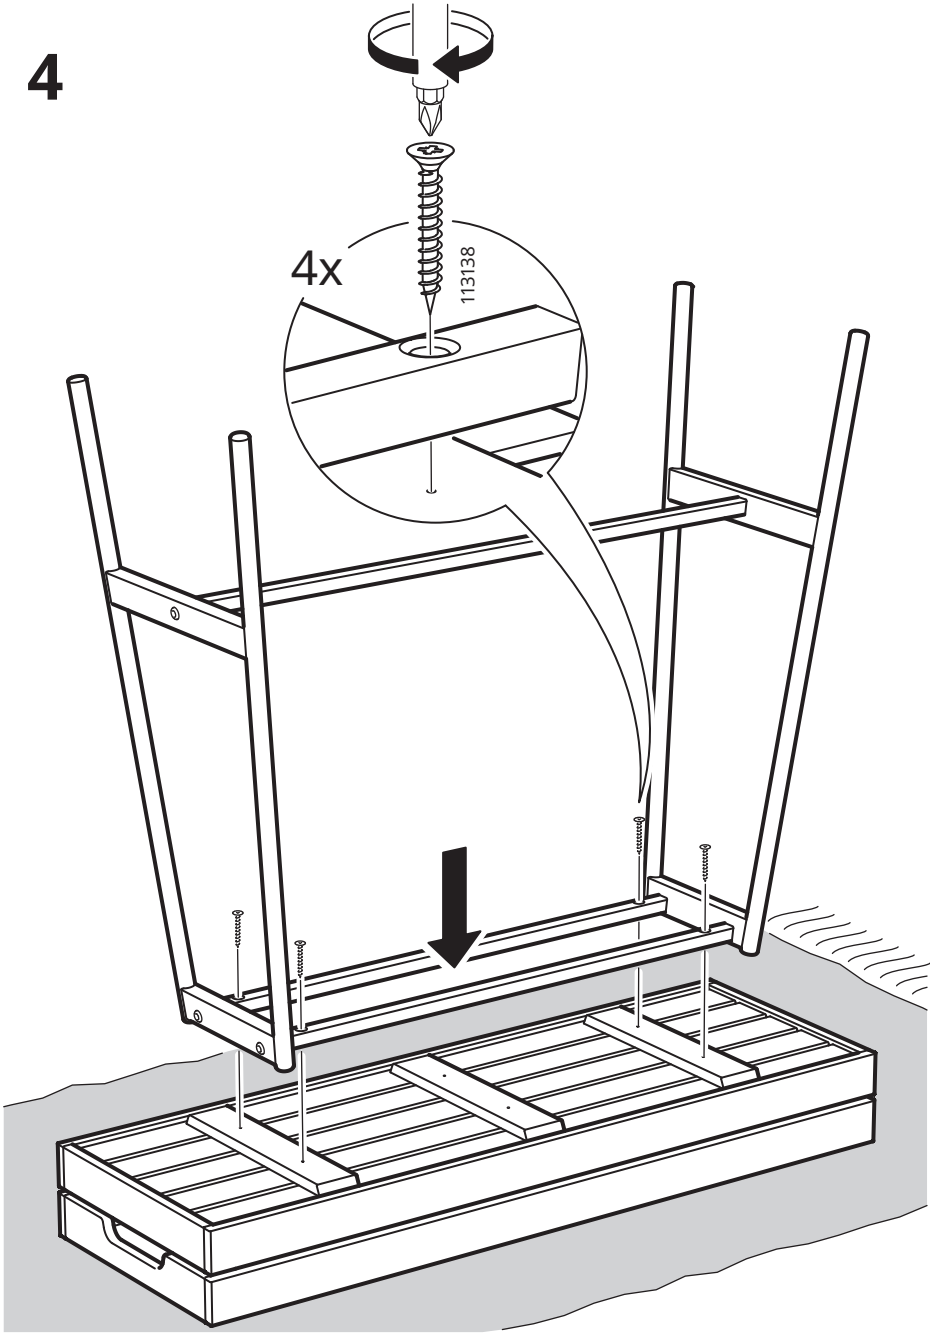

VANILJSTÅNG

Design and Quality
IKEA of Sweden

6x

4x

1x

1

2

4

5

6

7

8

Max 50 kg
(110 lb)

Max 50 kg
(110 lb)