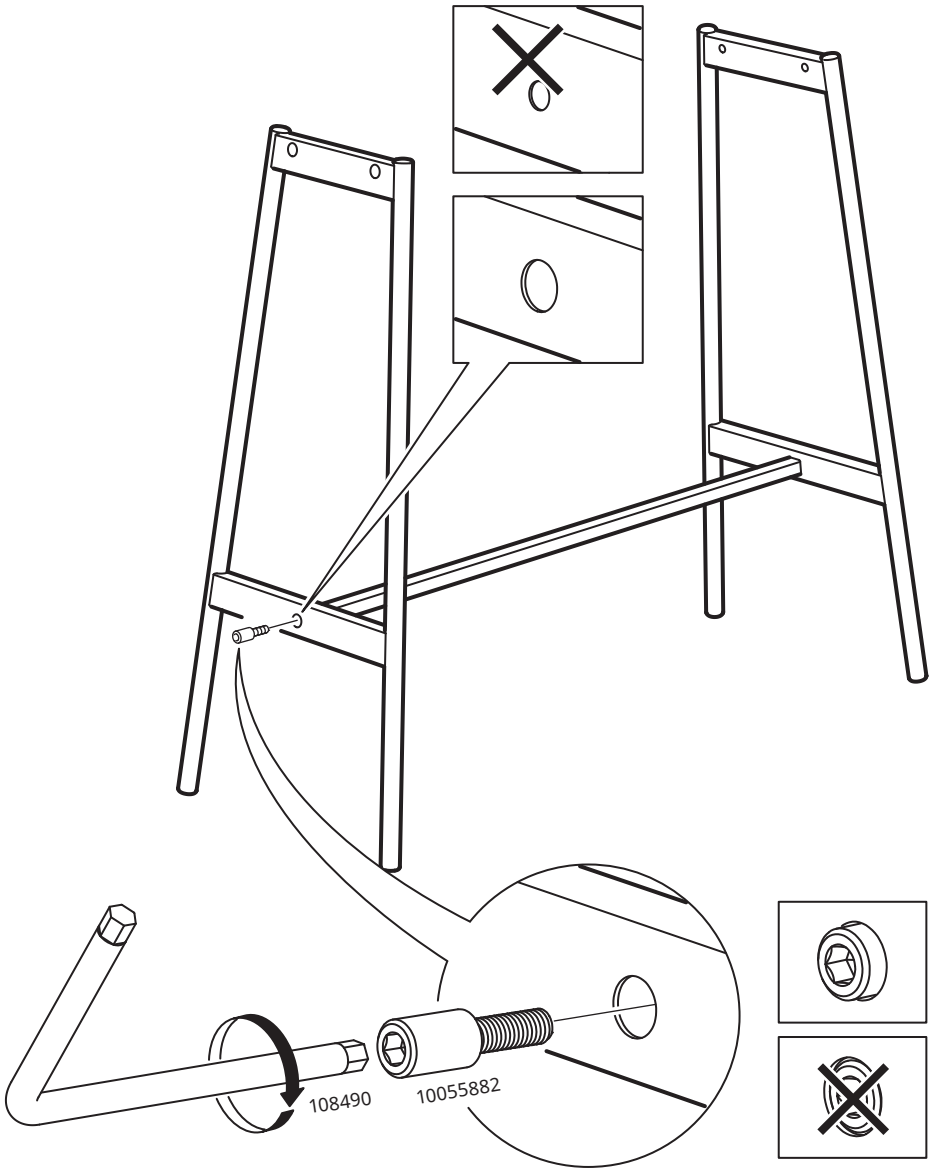

VANILJSTÅNG

Design and Quality
IKEA of Sweden

6x

4x

1x

1

2

4

5

6

7

8

Max 50 kg
(110 lb)

Max 50 kg
(110 lb)