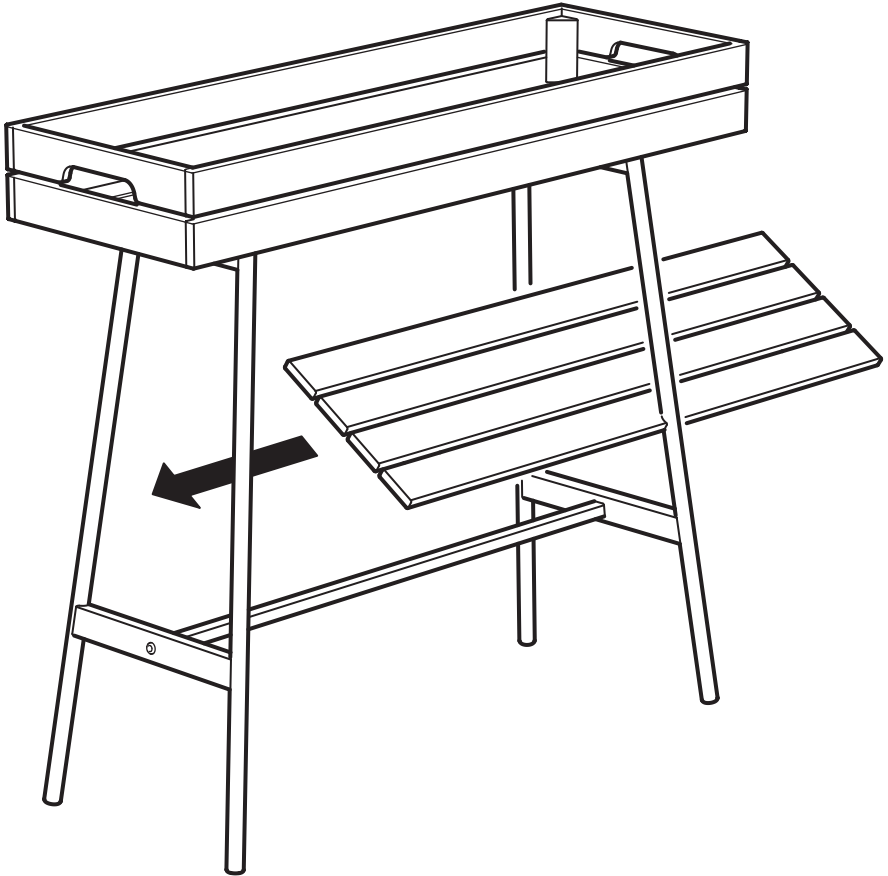

VANILJSTÅNG

Design and Quality
IKEA of Sweden

6x

4x

1x

1

2

4

5

6

7

8

Max 50 kg
(110 lb)

Max 50 kg
(110 lb)